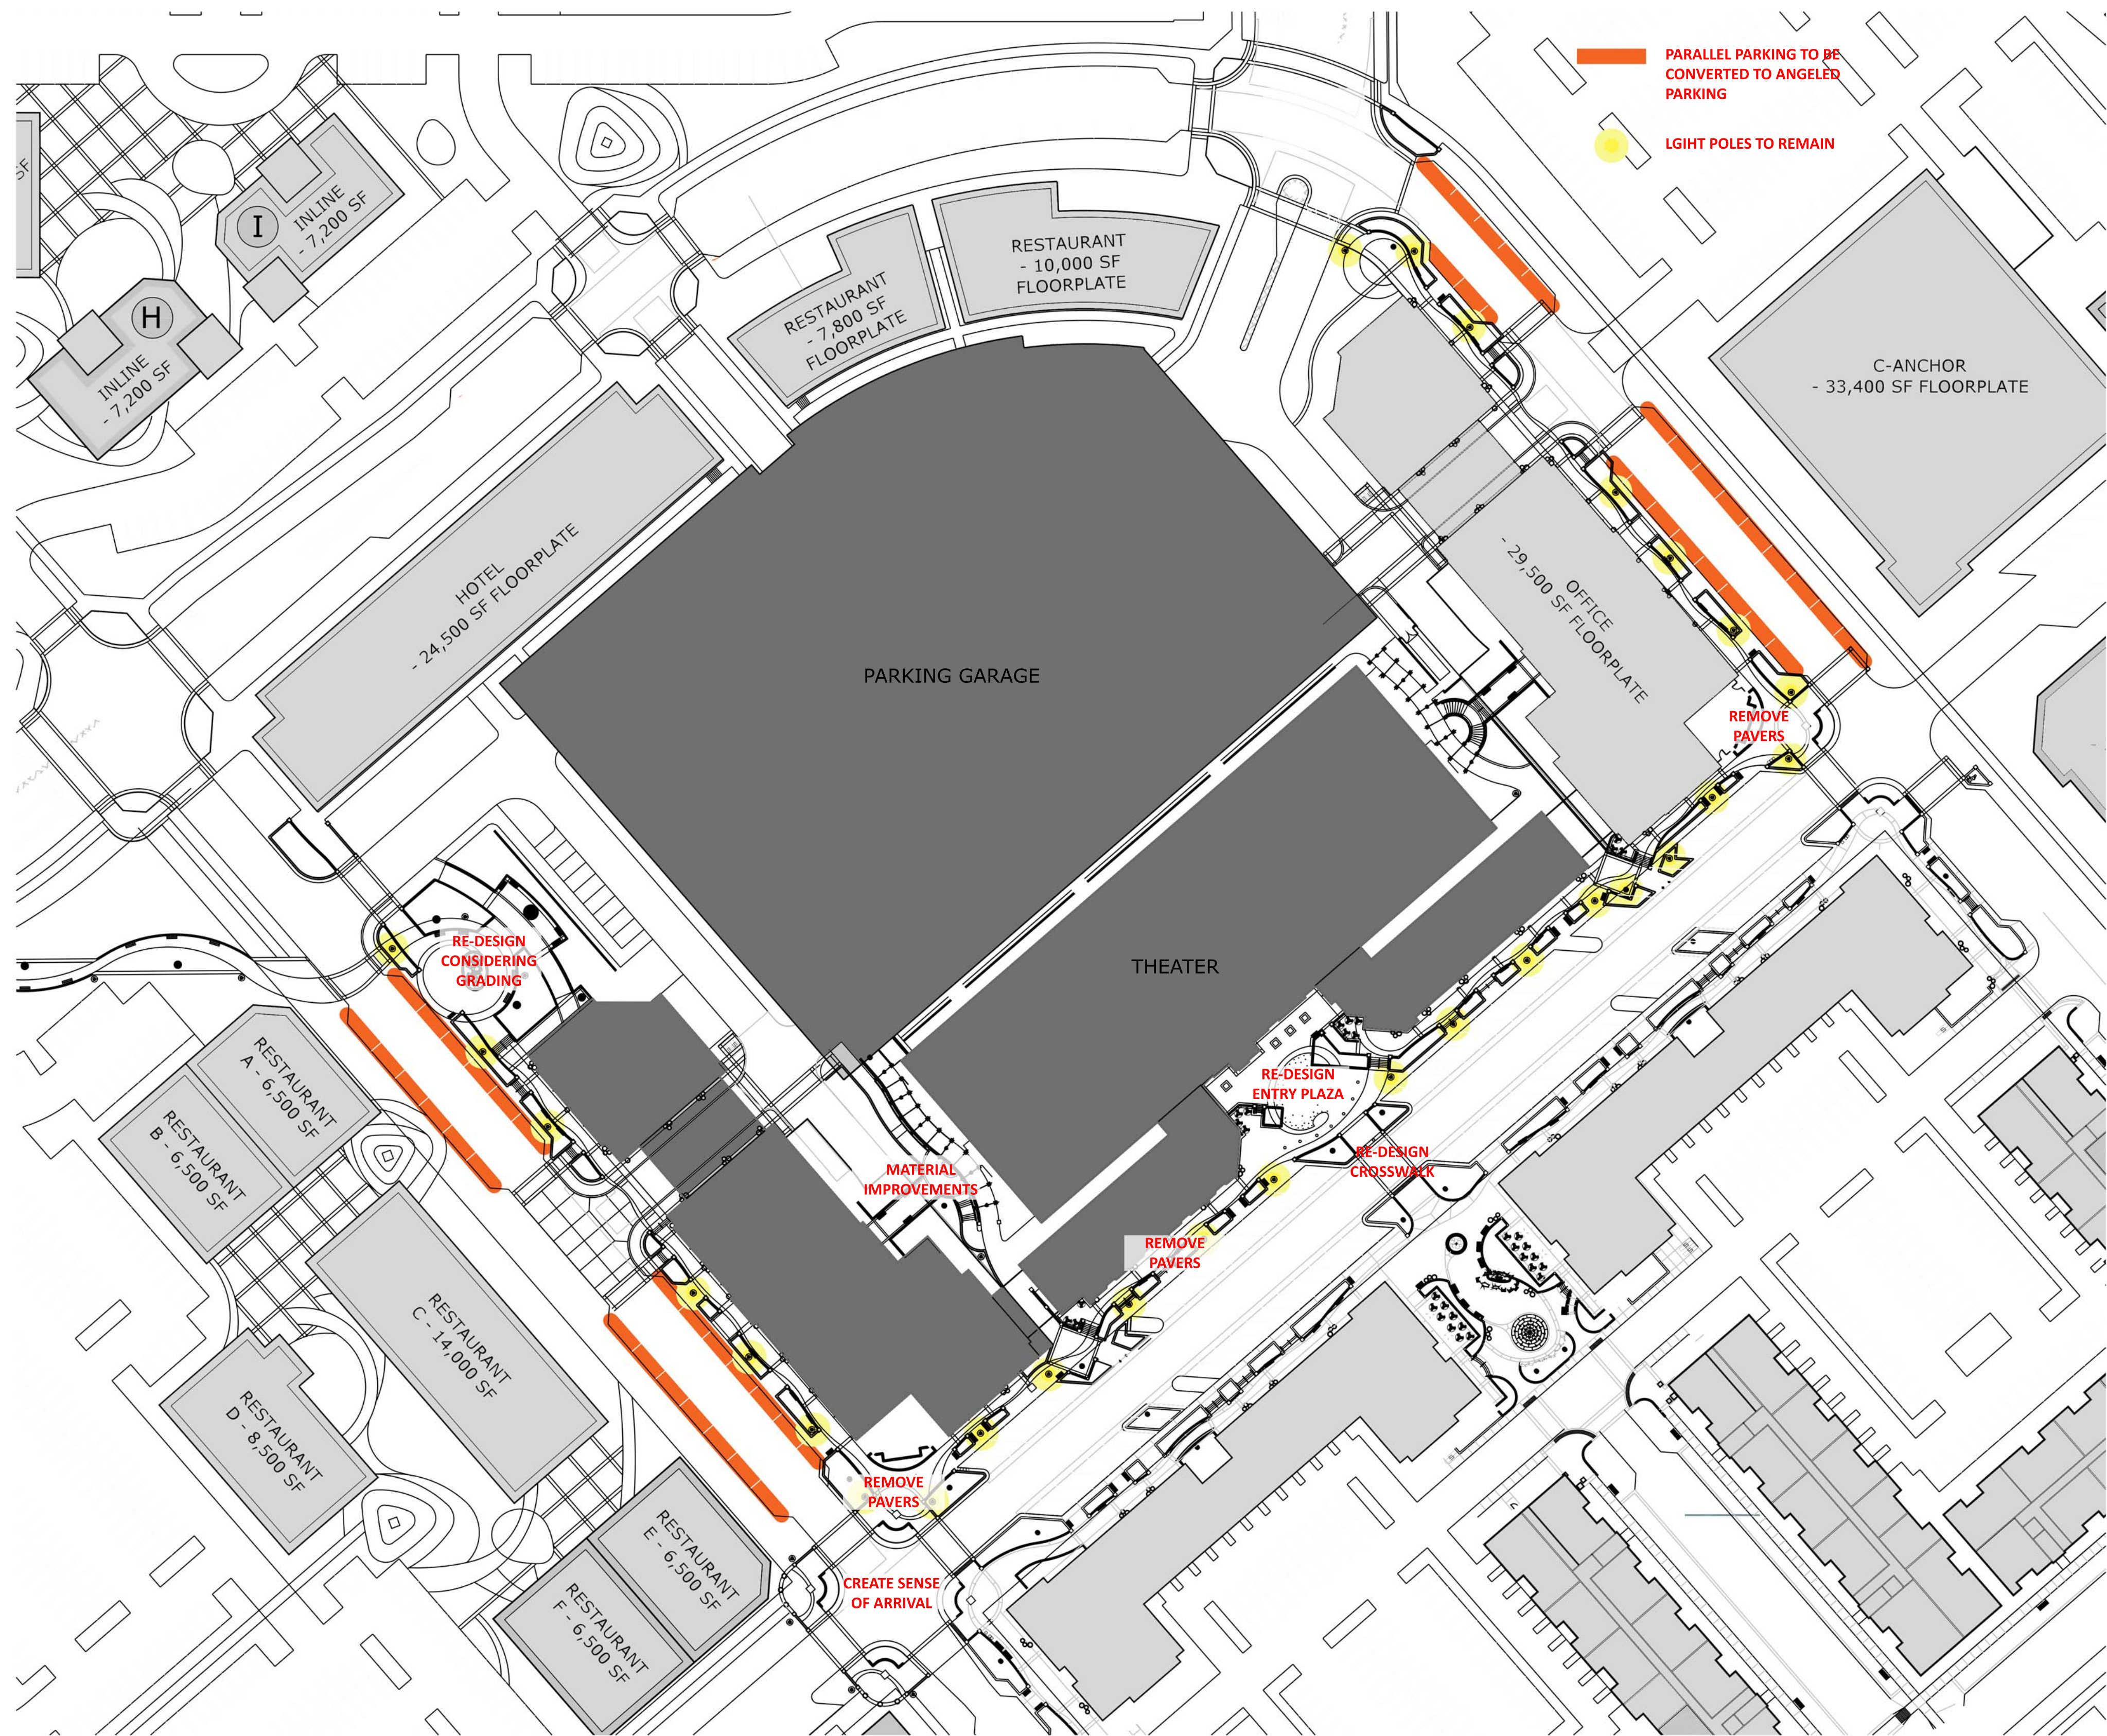

# VICTORY RIDGE

CONCEPT PLAN- MAY 2017

PLANTERS

TREE GRATES

SITE FURNISHINGS

PAVERS

SITE CHARACTER

FIREPLACE